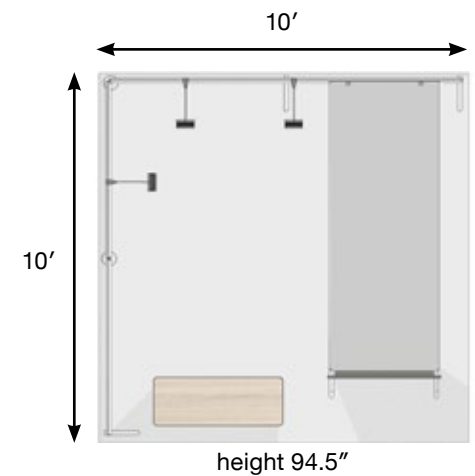

ct-exhibit-01

Contact us to request an estimate

Transport solution

Wheeled transport bags
or hard XL transport case