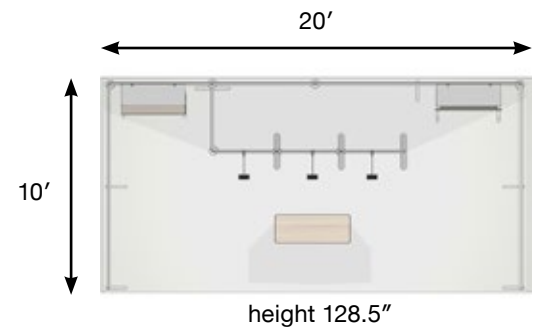

ct-exhibit-07

Contact us to request an estimate

Transport solution

Wheeled transport bags
or hard XL transport case