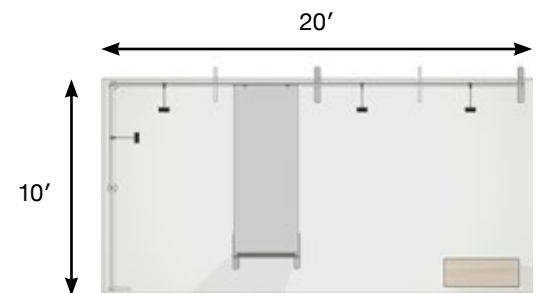

contour : create your custom 10' x 20' tubular exhibit

contour.20'x8' + c.air²

2 contour.5'x8'
+ 2 contour.5'x4'

contour.tv arch

contour.shelf

3'x8' contour.
storage corner

10'x20'

=

Emphasize your message on the TV arch

Interior shelf for c.air² counter

height 94.5"

ct-exhibit-07

Contact us to request an estimate

Transport solution

Wheeled transport bags
or hard XL transport case

Shelf frame