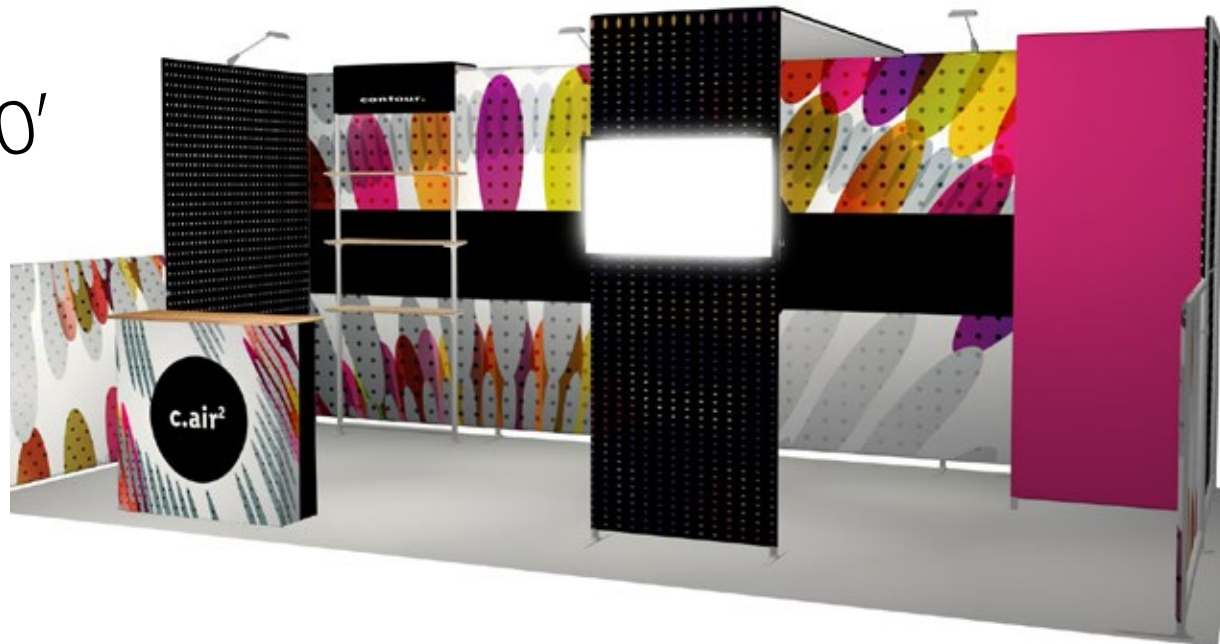

contour : create your custom 10' x 20' tubular exhibit

contour.20'x8' + c.air²

2 contour.5'x8'
+ 2 contour.5'x4'

contour.tv arch

contour.shelf

3'x8' contour.
storage corner

10'x20'

=