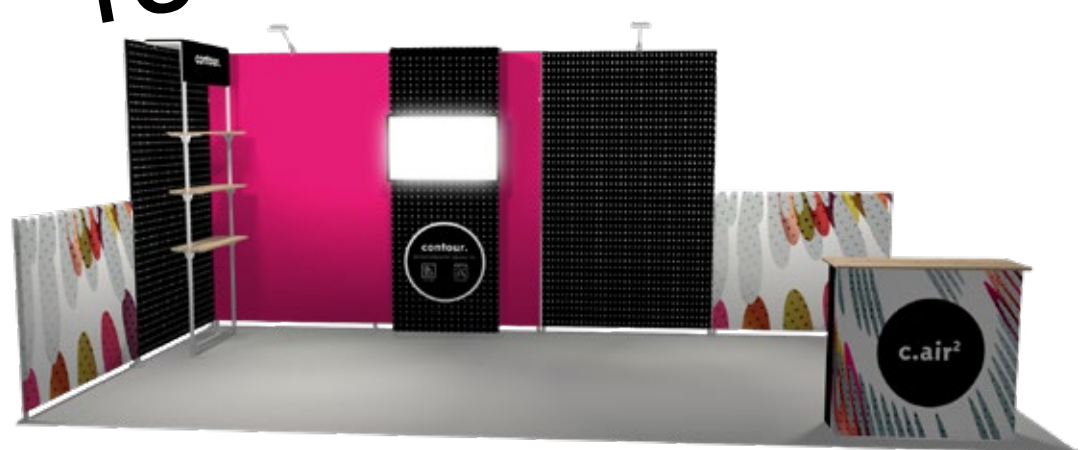

contour.shelf

10'x10'

10'x20'

=

ct-exhibit-01

Contact us to request an estimate

Transport solution

Wheeled transport bags
or hard XL transport case