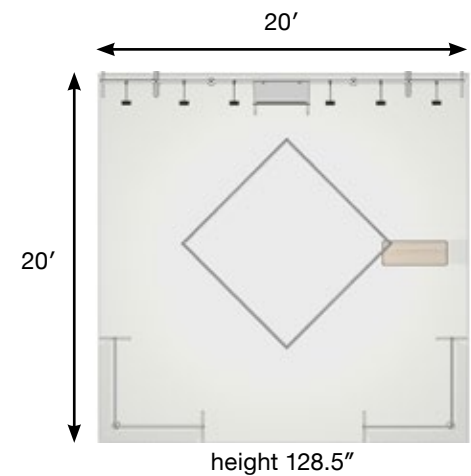

ct-exhibit-o8

Contact us to request an estimate

Transport solution

Wheeled transport bags
or hard XL transport case