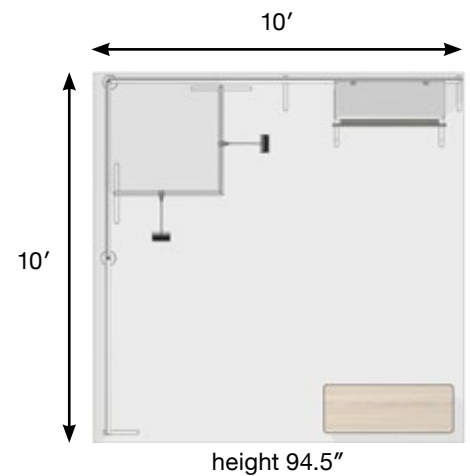

Dimensions

36" x 36" x 128.5"

contour.

Custom frame

Contact us for more information

spot.LED

LED light with
connector

*Graphics printed with black or white back or printed on both sides
**Curved corner option available

contour : create your custom 10' x 20' tubular exhibit

contour.20'x8' + c.air²

2 contour.5'x8'
+ 2 contour.5'x4'

contour.tv arch

contour.shelf

3'x8' contour.
storage corner

10'x20'

=