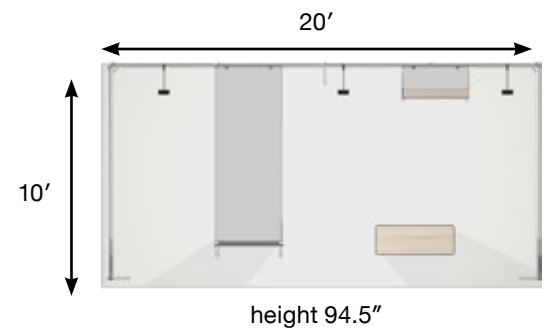

ct-exhibit-10

Contact us to request an estimate

Transport solution

Wheeled transport bags
or hard XL transport case