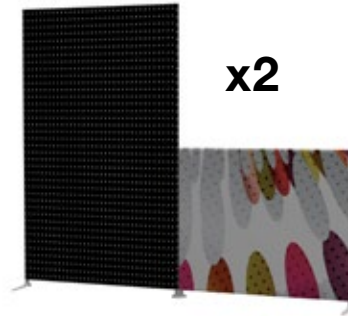

contour : create your custom 10' x 20' tubular exhibit

contour.20'x8' + c.air²

2 contour.5'x8'
+ 2 contour.5'x4'

contour.tv arch

contour.shelf

3'x8' contour.
storage corner

10'x20'

=