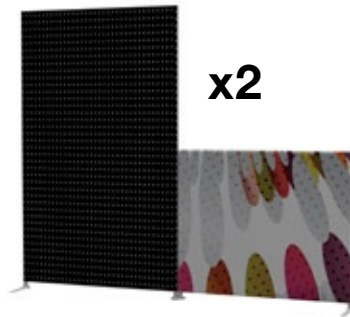

+

2 **contour.5'x8'**
+ 2 **contour.5'x4'**